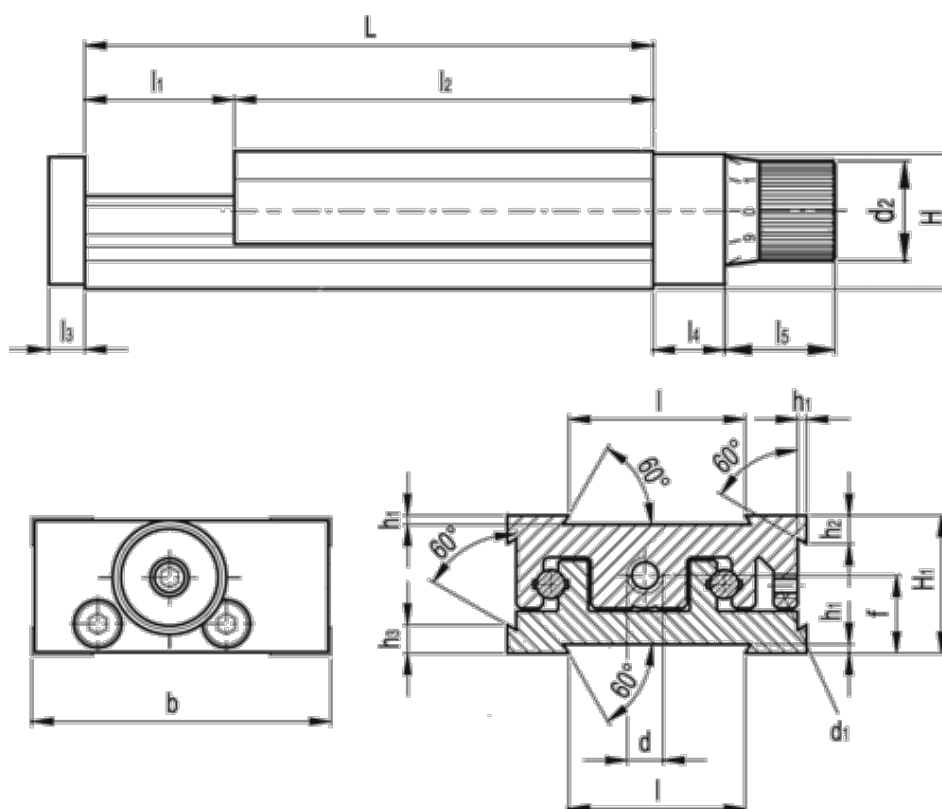

Data Sheet

Article number: 20770021

Description: Adjustable slide unit
GN 900-80-170-50-D-1

Measures

| | |
|----------|-----------------|
| b = 80 | h2 = 10.0 |
| d = M8x1 | h3 = 10.0 |
| d1 = M5 | l = 50 |
| d2 = 22 | L - l1 = 170-50 |
| f = 20.5 | l2 = 120 |
| H = 35.5 | l3 = 8 |
| h1 = 2.0 | l4 = 16 |
| H1 = 36 | l5 = 24 |